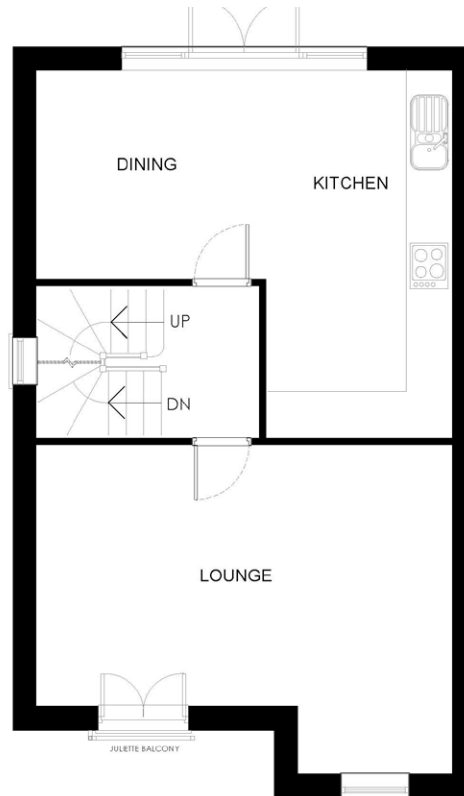

NEWBRIDGE

LOWER GROUND FLOOR

Bedroom 3	4398 x 2743 mm	14'4" x 9'0" ft/in
Bathroom	2778 x 2969 mm (max)	9'1" x 9'8" ft/in (max)
Utility	2794 x 2489 mm	9'2" x 8'2" ft/in
Bedroom 4	3498 x 2745 mm (max)	11'5" x 9'0" ft/in (max)

GROUND FLOOR

Lounge	4395 x 5576 mm (max)	14'4" x 18'3" ft/in (max)
Kitchen/Dining	4916 x 5576 mm (max)	16'1" x 18'3" ft/in (max)

FIRST FLOOR

Bedroom 1	2801 x 5577 mm	9'2" x 18'3" ft/in
Bedroom 2	2100 x 5577 mm	6'9" x 18'3" ft/in
Bathroom	2035 x 2500 mm	6'7" x 8'2" ft/in