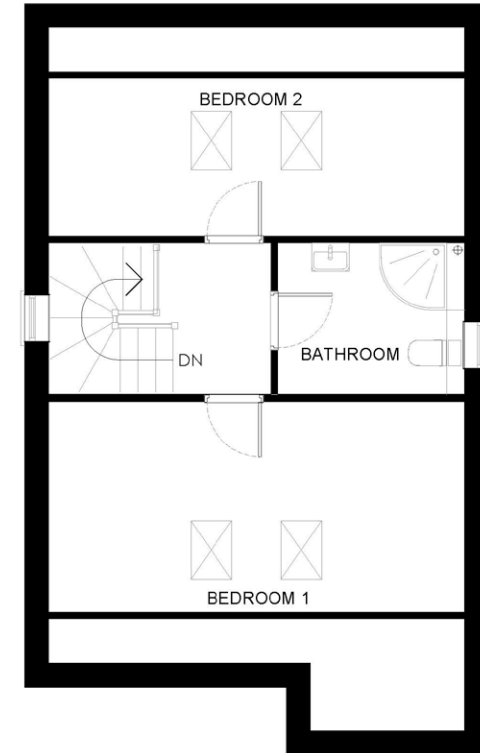

NEWBRIDGE

LOWER GROUND FLOOR

Bedroom 3	4398 x 2743 mm	14'4" x 9'0" ft/in
Bathroom	2778 x 2969 mm (max)	9'1" x 9'8" ft/in (max)
Utility	2794 x 2489 mm	9'2" x 8'2" ft/in
Bedroom 4	3498 x 2745 mm (max)	11'5" x 9'0" ft/in (max)

GROUND FLOOR

Lounge	4395 x 5576 mm (max)	14'4" x 18'3" ft/in (max)
Kitchen/Dining	4916 x 5576 mm (max)	16'1" x 18'3" ft/in (max)

FIRST FLOOR

Bedroom 1	2801 x 5577 mm	9'2" x 18'3" ft/in
Bedroom 2	2100 x 5577 mm	6'9" x 18'3" ft/in
Bathroom	2035 x 2500 mm	6'7" x 8'2" ft/in